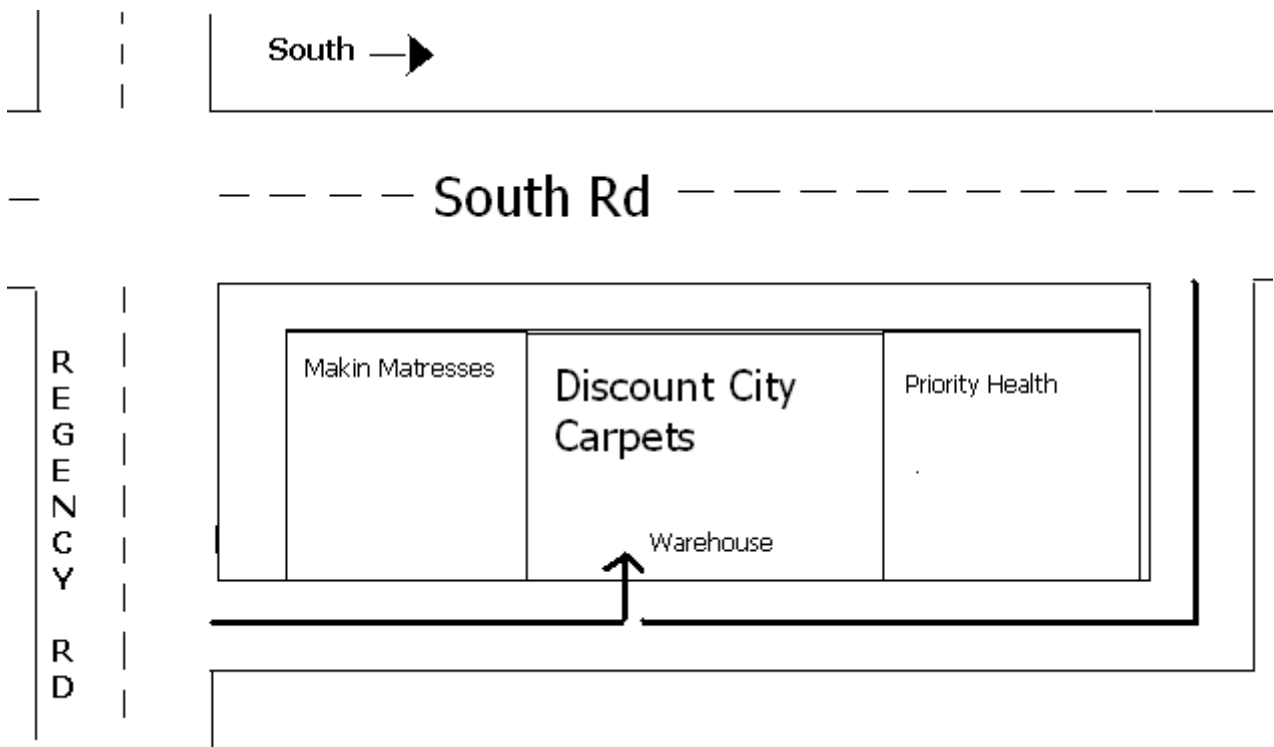

DISCOUNT CITY CARPETS

Superstores

Monday to Friday 10:00 – 3:00pm

Rear of Discount City Carpets Show Room
344 – 346 South Rd, Croydon Park

You must bring your copy of the invoice.

All accounts must be paid before collection at the store where the stock was purchased from.

Please ensure your vehicle is suitable for the stock purchased and if required **please bring rope/straps.**

WE ARE NOT PERMITTED TO OVERLOAD YOUR VEHICLE

VEHICLE DESCRIPTION	MANUFACTURERS PAYLOAD*
ENCLOSED VAN	1135 KG
LIGHT 4 WD UTE	900 KG
HEAVY 4 WD UTE	1000 KG
LIGHT TRAY BACK UTE	500 KG
1 TONNE TRAY BACK UTE	1000 KG
STYLE SIDE UTE	775 KG
SINGLE AXLE TRAILER	500 KG
TANDEM AXLE TRAILER	1600 KG